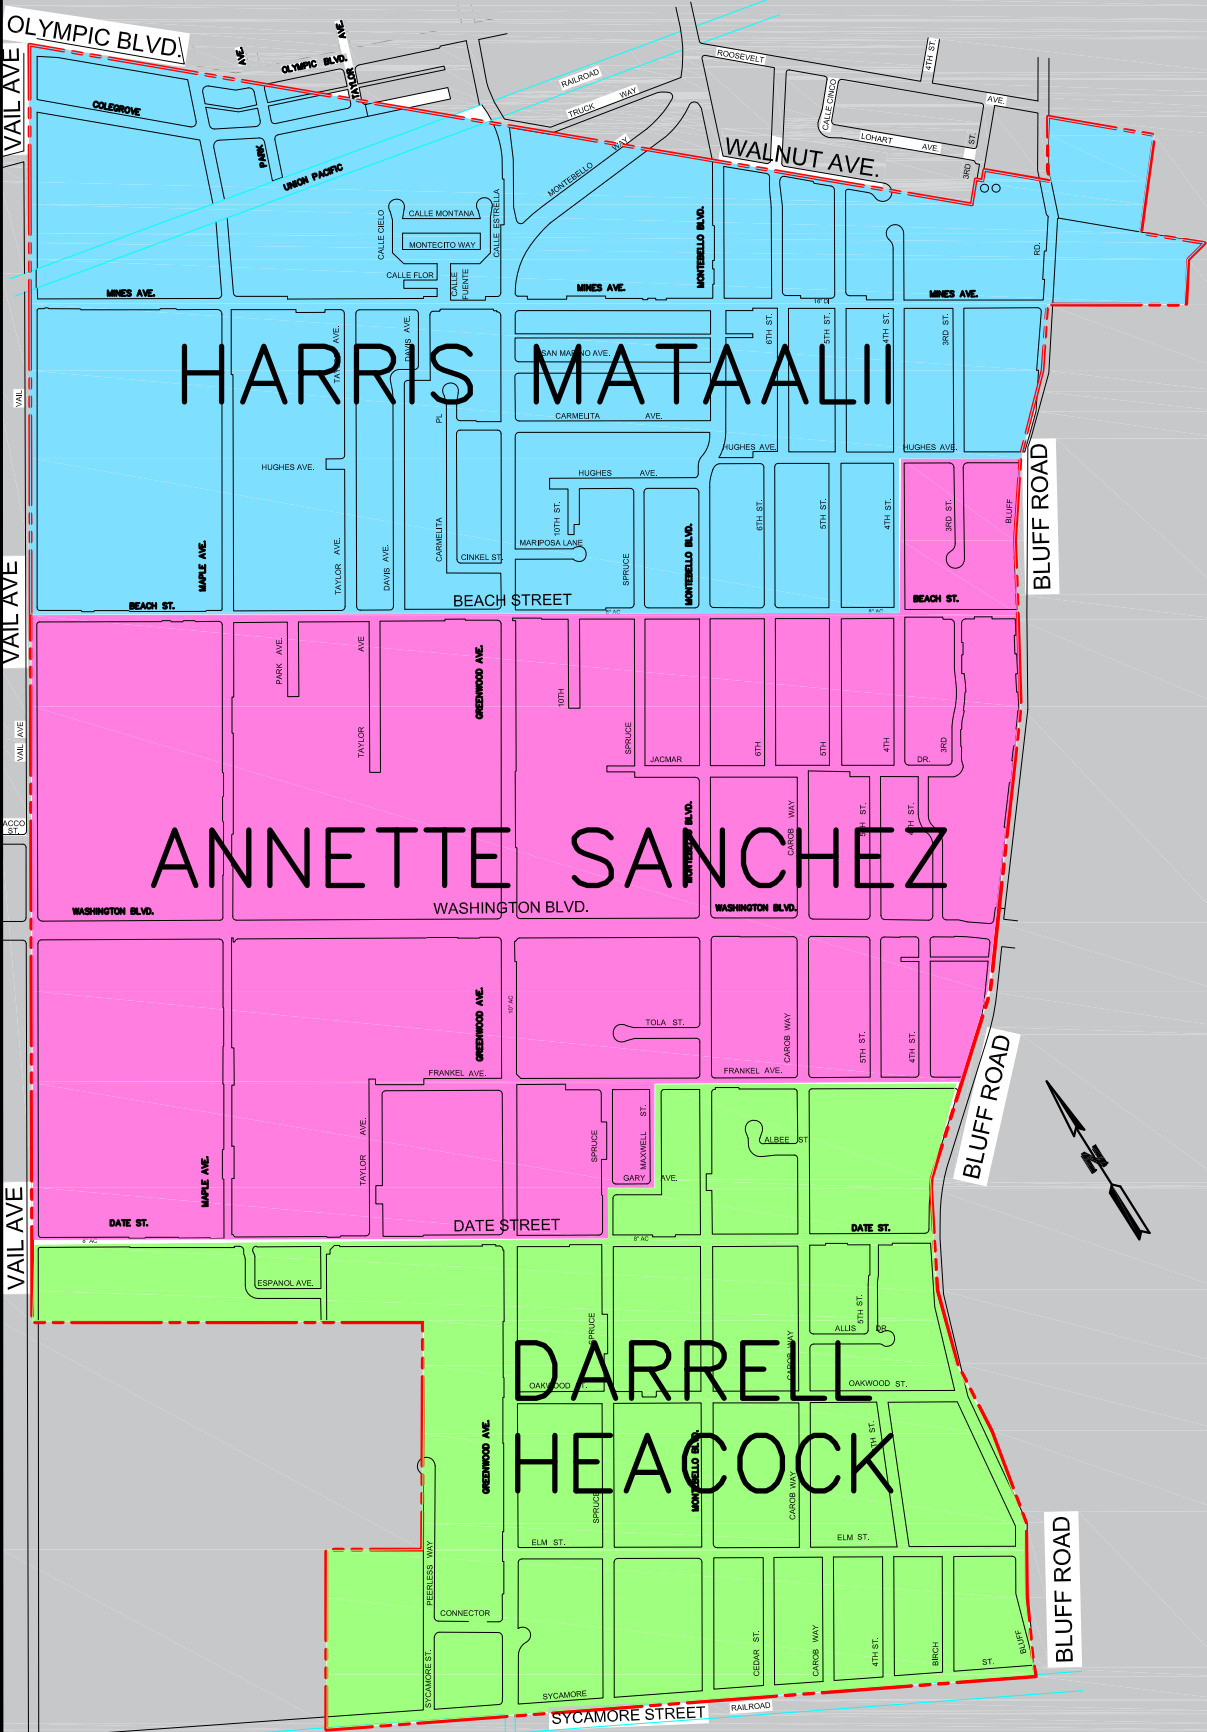

SOUTH MONTEBELLO IRRIGATION DISTRICT SERVICE AREA and DIVISION BOUNDARIES

HARRIS MATAALII

ANNETTE SANCHEZ

DARRELL
HEACOCK

MAP LEGEND:

- DIVISION #3
- DIVISION #2
- DIVISION #1